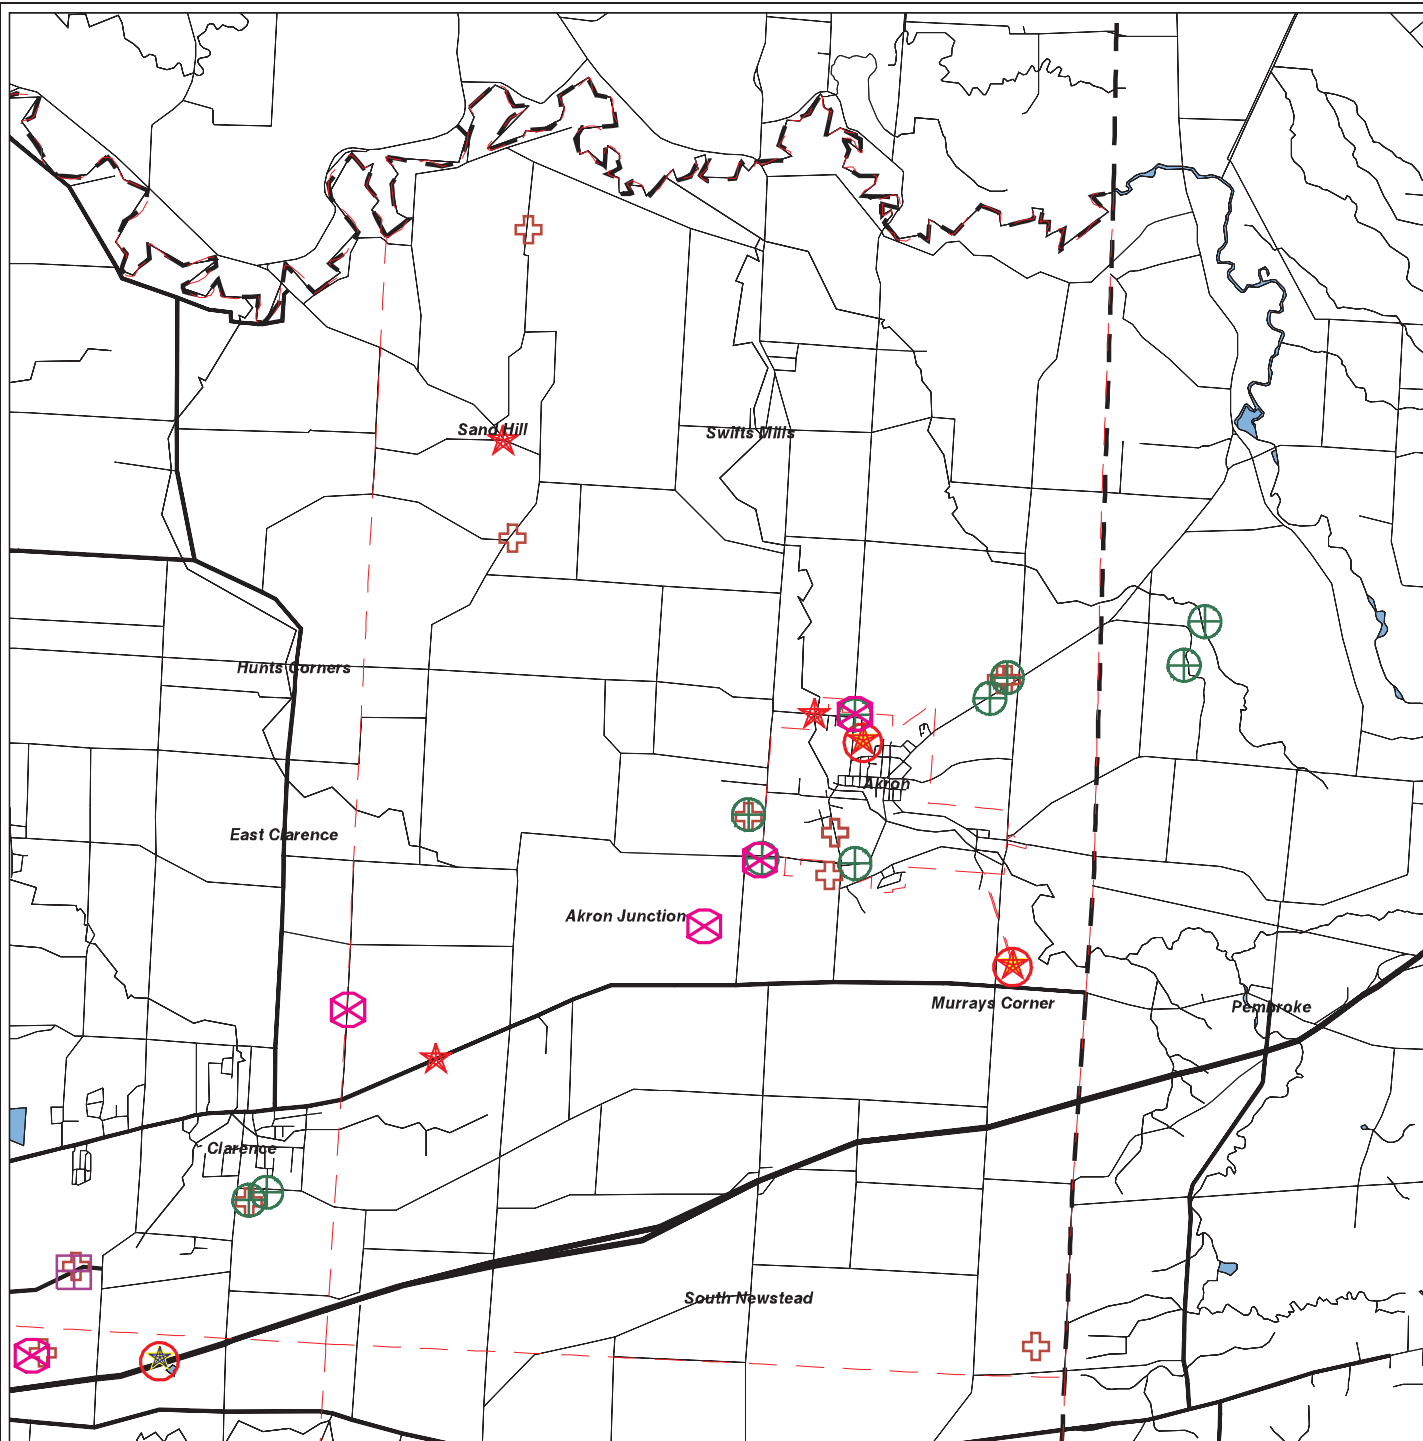

Toxics Targeting Selected Toxic Sites for the TOWN OF NEWSTEAD

www.toxicstargeting.com

(800) 2TOXICS

February 27, 2002

Erie County

- NPL/CERCLIS/NYSDEC Inactive Hazardous Waste Disposal Site
- Hazardous Substance Site
- Solid Waste Site
- Hazardous Waste Treatment, Storage or Disposal Site
- MTBE Spill that does not meet cleanup standards
- Tank Failure that does not meet cleanup standards
- Tank Test Failure that does not meet cleanup standards
- Spill greater than or equal to 100 units that does not meet cleanup standards

- Waterbody
- Minor Roads
- Major Roads
- Expressways
- Municipal Boundary
- County Border
- Railroad Tracks

Scale: 1 inch = 5119 feet